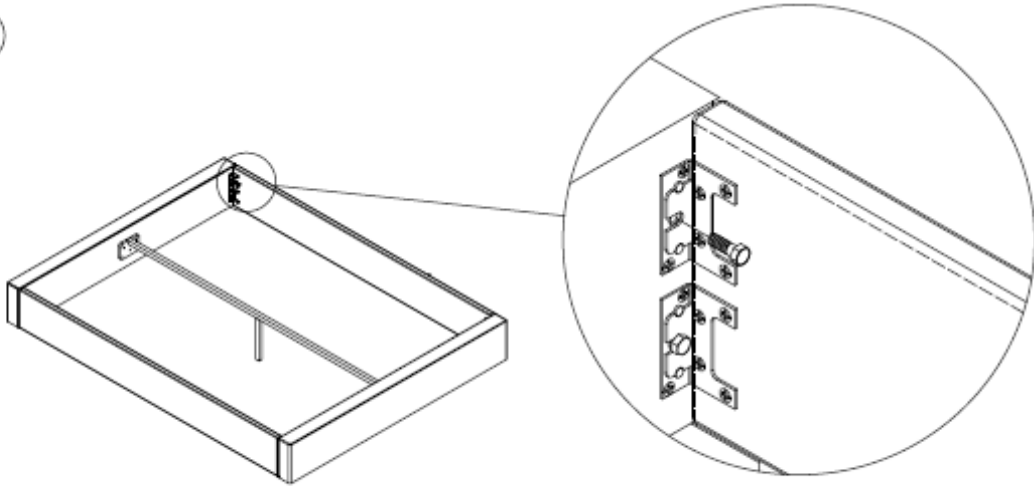

## BED BASE SURROUNDS

Assembly Instructions

240kg Weight limit

③

④